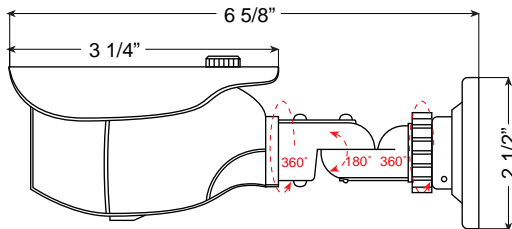

### 720TVL WDR with IR and 3.6mm Fixed Lens

- New 960H chipset for unsurpassed picture clarity
- IP66 rated weatherproof housing
- WDR technology for great low-light performance
- Electronic day/night performance
- 0 lux with IR LEDs on
- 24 IR LED built-in array for IR projection up to 65 feet
- OSD menu for easy set-up with cable mounted mini-controller
- Integral sunshield
- 12vDC operation
- 2 3/4" (width) x 2 1/2" (height) x 6 5/8" (length)

# Product Data: CC-7907WF-21 960H Analog IR Bullet Camera

Front View

Side View

<b>Model Number</b>	<b>CC-7907WF-21</b>
<b>Product Description</b>	Outdoor 960H WDR Infrared Bullet Camera
<b>Image Pick-Up Device</b>	1/3" Sony Super HAD II Effio-A CCD 720TVL
<b>Certifications</b>	IP66
<b>Horizontal Resolution</b>	720 TV Lines
<b>Minimum Illumination</b>	0 Lux (IR LED on)
<b>S/N Ratio</b>	More than 52dB
<b>Shutter Speed</b>	1/60-1/100,000s
<b>Auto Gain Control</b>	Auto / Manual
<b>Auto White Balance</b>	ATW / Push / User 1 / User 2 / Manual / Push Lock
<b>Scanning System</b>	2:1 Interlace
<b>Gamma Characteristic</b>	0.45
<b>Lens Furnished</b>	3.6mm Fixed Lens
<b>Synchronous System</b>	Internal
<b>Video Output</b>	1 Vp-p / 75 ohms, BNC Connector
<b>Infrared Luminary</b>	24 Pieces
<b>Projection Distance</b>	65 feet max
<b>Power Supply</b>	12vDC +/-5%
<b>Power Consumption</b>	500mA min (Camera + IR LED on)
<b>Operating Temperature</b>	0°C ~ 122°F
<b>Dimensions</b>	2 3/4"W x 2 1/2"H x 6 5/8"L