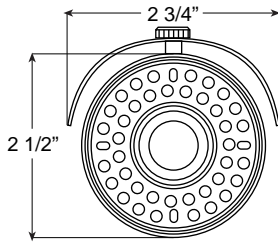

CC-7907WF-21

960H Analog IR Bullet Camera

720TVL WDR with IR and 3.6mm Fixed Lens

- 👉 New 960H chipset for unsurpassed picture clarity
- 👉 IP66 rated weatherproof housing
- 👉 WDR technology for great low-light performance
- 👉 Electronic day/night performance
- 👉 0 lux with IR LEDs on
- 👉 24 IR LED built-in array for IR projection up to 65 feet
- 👉 OSD menu for easy set-up with cable mounted mini-controller
- 👉 Integral sunshield
- 👉 12vDC operation
- 👉 2 3/4" (width) x 2 1/2" (height) x 6 5/8" (length)

Optional Accessory:

CTL-201
Head-end OSD Controller
Specifically for the CJ-2907WF-24

Contact your Crest Representative today
to learn more about this product!

Product Data: CC-7907WF-21 960H Analog IR Bullet Camera

Front View

Side View

- Model Number**
- Product Description**
- Image Pick-Up Device**
- Certifications**
- Horizontal Resolution**
- Minimum Illumination**
- S/N Ratio**
- Shutter Speed**
- Auto Gain Control**
- Auto White Balance**
- Scanning System**
- Gamma Characteristic**
- Lens Furnished**
- Synchronous System**
- Video Output**
- Infrared Luminary**
- Projection Distance**
- Power Supply**
- Power Consumption**
- Operating Temperature**
- Dimensions**

CC-7907WF-21	
Product Description	Outdoor 960H WDR Infrared Bullet Camera
Image Pick-Up Device	1/3" Sony Super HAD II Effio-A CCD 720TVL
Certifications	IP66
Horizontal Resolution	720 TV Lines
Minimum Illumination	0 Lux (IR LED on)
S/N Ratio	More than 52dB
Shutter Speed	1/60-1/100,000s
Auto Gain Control	Auto / Manual
Auto White Balance	ATW / Push / User 1 / User 2 / Manual / Push Lock
Scanning System	2:1 Interlace
Gamma Characteristic	0.45
Lens Furnished	3.6mm Fixed Lens
Synchronous System	Internal
Video Output	1 Vp-p / 75 ohms, BNC Connector
Infrared Luminary	24 Pieces
Projection Distance	65 feet max
Power Supply	12vDC +/-5%
Power Consumption	500mA min (Camera + IR LED on)
Operating Temperature	0°C ~ 122°F
Dimensions	2 3/4"W x 2 1/2"H x 6 5/8"L