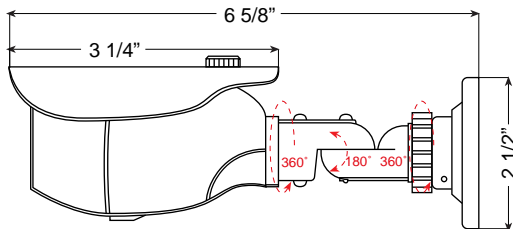

Optional Accessory:

CTL-201
Head-end OSD Controller
Specifically for the CJ-2907WF-24

Contact your Crest Representative today
to learn more about this product!

Product Data: CC-7907WF-21 960H Analog IR Bullet Camera

Front View

Side View

- Model Number**
- Product Description**
- Image Pick-Up Device**
- Certifications**
- Horizontal Resolution**
- Minimum Illumination**
- S/N Ratio**
- Shutter Speed**
- Auto Gain Control**
- Auto White Balance**
- Scanning System**
- Gamma Characteristic**
- Lens Furnished**
- Synchronous System**
- Video Output**
- Infrared Luminary**
- Projection Distance**
- Power Supply**
- Power Consumption**
- Operating Temperature**
- Dimensions**

CC-7907WF-21	
Product Description	Outdoor 960H WDR Infrared Bullet Camera
Image Pick-Up Device	1/3" Sony Super HAD II Effio-A CCD 720TVL
Certifications	IP66
Horizontal Resolution	720 TV Lines
Minimum Illumination	0 Lux (IR LED on)
S/N Ratio	More than 52dB
Shutter Speed	1/60-1/100,000s
Auto Gain Control	Auto / Manual
Auto White Balance	ATW / Push / User 1 / User 2 / Manual / Push Lock
Scanning System	2:1 Interlace
Gamma Characteristic	0.45
Lens Furnished	3.6mm Fixed Lens
Synchronous System	Internal
Video Output	1 Vp-p / 75 ohms, BNC Connector
Infrared Luminary	24 Pieces
Projection Distance	65 feet max
Power Supply	12vDC +/-5%
Power Consumption	500mA min (Camera + IR LED on)
Operating Temperature	0°C ~ 122°F
Dimensions	2 3/4"W x 2 1/2"H x 6 5/8"L