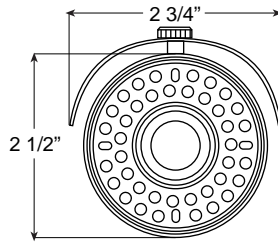

### 720TVL WDR with IR and 3.6mm Fixed Lens

- New 960H chipset for unsurpassed picture clarity
- IP66 rated weatherproof housing
- WDR technology for great low-light performance
- Electronic day/night performance
- 0 lux with IR LEDs on
- 24 IR LED built-in array for IR projection up to 65 feet
- OSD menu for easy set-up with cable mounted mini-controller
- Integral sunshield
- 12vDC operation
- 2 3/4" (width) x 2 1/2" (height) x 6 5/8" (length)

# Product Data: CC-7907WF-21 960H Analog IR Bullet Camera

Front View

Side View

<b>Model Number</b>	<b>CC-7907WF-21</b>
<b>Product Description</b>	Outdoor 960H WDR Infrared Bullet Camera
<b>Image Pick-Up Device</b>	1/3" Sony Super HAD II Effio-A CCD 720TVL
<b>Certifications</b>	IP66
<b>Horizontal Resolution</b>	720 TV Lines
<b>Minimum Illumination</b>	0 Lux (IR LED on)
<b>S/N Ratio</b>	More than 52dB
<b>Shutter Speed</b>	1/60-1/100,000s
<b>Auto Gain Control</b>	Auto / Manual
<b>Auto White Balance</b>	ATW / Push / User 1 / User 2 / Manual / Push Lock
<b>Scanning System</b>	2:1 Interlace
<b>Gamma Characteristic</b>	0.45
<b>Lens Furnished</b>	3.6mm Fixed Lens
<b>Synchronous System</b>	Internal
<b>Video Output</b>	1 Vp-p / 75 ohms, BNC Connector
<b>Infrared Luminary</b>	24 Pieces
<b>Projection Distance</b>	65 feet max
<b>Power Supply</b>	12vDC +/-5%
<b>Power Consumption</b>	500mA min (Camera + IR LED on)
<b>Operating Temperature</b>	0°C ~ 122°F
<b>Dimensions</b>	2 3/4"W x 2 1/2"H x 6 5/8"L