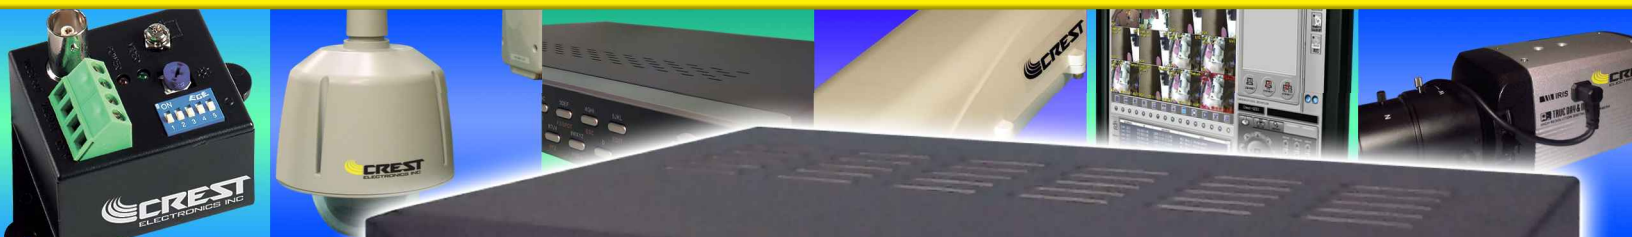

CDR-7008

8-Channel Embedded 960H DVR

- 960H (WD1 960 x 480) resolution in live and recorded video for all channels
- 8 video inputs
- Utilizes H.264 compression technology
- Individual and global camera settings
- Real time display and recording frame rates
- AVI and proprietary backup with watermark via USB port
- 3 recording modes – manual, schedule and motion recording
- Instant playback from live view via hot key
- Supports mobile phone surveillance applications for both Android and iPhone
- Network connectivity utilizing remote client software with support for multi-site viewing and network backup
- HDMI and VGA video outputs
- 1 audio channel

Contact your Crest Representative today to learn more about this product!

Product Data: CDR-7008 8-Channel Embedded 960H DVR

Rear Panel

| | |
|-------------------------------|---|
| Model Number | CDR-7008 |
| Performance | 960H, Pentaplex |
| Video Compression | H.264 |
| Video Inputs | 8 (BNC) |
| Video Output | 1 HDMI, 1 VGA |
| Audio Inputs | 1 (RCA) |
| Audio Output | 1 (RCA) |
| Display | 240 fps |
| Recording Frame Rate | 120 fps at WD1, 240 fps at D1 |
| Recording Resolution | Up to 960 x 480 (WD1) |
| Recording Modes | Manual, Motion, Schedule |
| Recording Schedule | By Hour / Day & Channel |
| Display Screens | 1, 4 or 8 |
| HDD Capacity | 1 HDD / Up to 6TB |
| Backup Media | USB |
| Alarm / Relay | None |
| PTZ Control | None |
| Network Supported Type | TCP/IP (Dynamic IP Support), DHCP, DDNS |
| Network Software | Remote Client, Smart Phone App |
| Network Audio | Live, Playback, Two Way Network Audio |
| System Control | USB Mouse |
| System | Watchdog System Auto Recovery |
| Dimensions | 10" (W) x 2" (H) x 7" (D) |
| Power | 12vDC / 2 Amp |