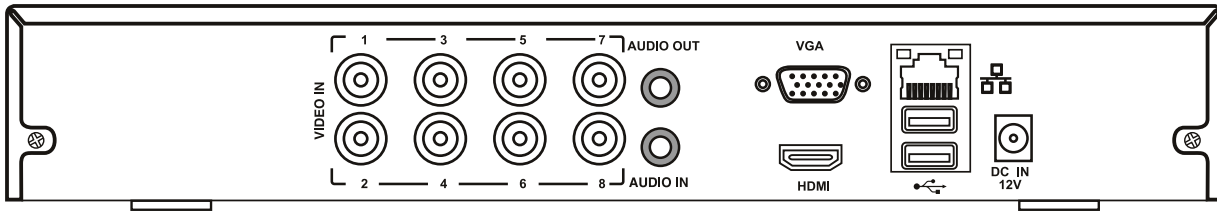

CDR-7008

8-Channel Embedded 960H DVR

- 960H (WD1 960 x 480) resolution in live and recorded video for all channels
- 8 video inputs
- Utilizes H.264 compression technology
- Individual and global camera settings
- Real time display and recording frame rates
- AVI and proprietary backup with watermark via USB port
- 3 recording modes – manual, schedule and motion recording
- Instant playback from live view via hot key
- Supports mobile phone surveillance applications for both Android and iPhone
- Network connectivity utilizing remote client software with support for multi-site viewing and network backup
- HDMI and VGA video outputs
- 1 audio channel

Contact your Crest Representative today to learn more about this product!

Product Data: CDR-7008 8-Channel Embedded 960H DVR

Rear Panel

| | |
|-------------------------------|---|
| Model Number | CDR-7008 |
| Performance | 960H, Pentaplex |
| Video Compression | H.264 |
| Video Inputs | 8 (BNC) |
| Video Output | 1 HDMI, 1 VGA |
| Audio Inputs | 1 (RCA) |
| Audio Output | 1 (RCA) |
| Display | 240 fps |
| Recording Frame Rate | 120 fps at WD1, 240 fps at D1 |
| Recording Resolution | Up to 960 x 480 (WD1) |
| Recording Modes | Manual, Motion, Schedule |
| Recording Schedule | By Hour / Day & Channel |
| Display Screens | 1, 4 or 8 |
| HDD Capacity | 1 HDD / Up to 6TB |
| Backup Media | USB |
| Alarm / Relay | None |
| PTZ Control | None |
| Network Supported Type | TCP/IP (Dynamic IP Support), DHCP, DDNS |
| Network Software | Remote Client, Smart Phone App |
| Network Audio | Live, Playback, Two Way Network Audio |
| System Control | USB Mouse |
| System | Watchdog System Auto Recovery |
| Dimensions | 10" (W) x 2" (H) x 7" (D) |
| Power | 12vDC / 2 Amp |