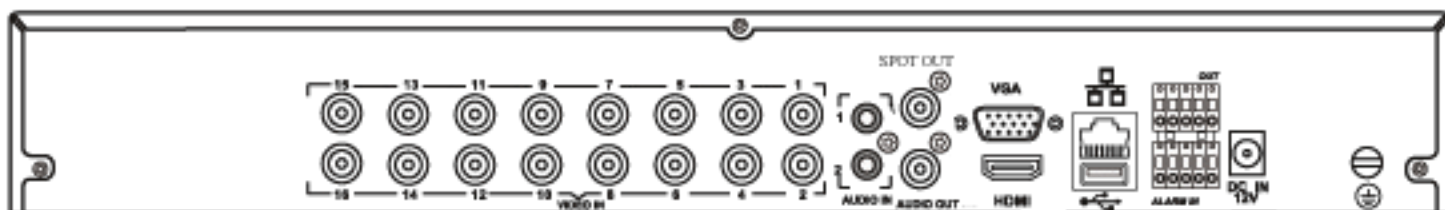

CDRA-5216

16-Channel Embedded DVR

1080p AHD / 960H

- Supports live display, as well as recorded playback of full 1080p (1920 x 1080) for all channels
- Auto-detects between AHD and standard 960H cameras
- Real time display and recording rates
- AVI and proprietary backup with watermark via USB port
- Supports mobile phone surveillance applications for both Android and iPhone
- Network connectivity utilizing remote client software with support for multi-site viewing and network backup
- HDMI, VGA and BNC video outputs
- RS-485 PTZ control
- 4 alarm inputs / 1 alarm output
- 2 audio channels
- Rack-mountable / 1.5U

**Contact your Crest Representative today
to learn more about this product!**

Product Data: CDRA-5216 16-Channel Embedded DVR

Rear Panel

Model Number	CDRA-5216
Performance	AHD / 960H, Pentaplex
Video Compression	H.264
Video Inputs	16 (BNC)
Video Output	1 HDMI, 1 VGA, 1 BNC
Audio Inputs	2 (RCA)
Audio Output	1 (RCA)
Display	240 fps
Recording Frame Rate	240 fps @ 1080p
Recording Resolution	Up to 1920 x 1080 (1080p)
Recording Modes	Manual, Motion, Schedule
Recording Schedule	By Hour / Day & Channel
Display Screens	1, 4, 8, 9, 13 & 16
HDD Capacity	2 HDD / Up to 16TB
Backup Media	USB
Alarm / Relay	4 / 1
PTZ Control	RS-485 Support
Network Supported Type	TCP/IP (Dynamic IP Support), DHCP, DDNS
Network Software	Remote Client, Smart Phone App
Network Audio	Live, Playback, Two Way Network Audio
System Control	USB Mouse / Front Panel
System	Watchdog System Auto Recovery
Dimensions	17 1/4" (W) x 2 1/4" (H) x 12" (D)
Power	12vDC, 3.33 Amp