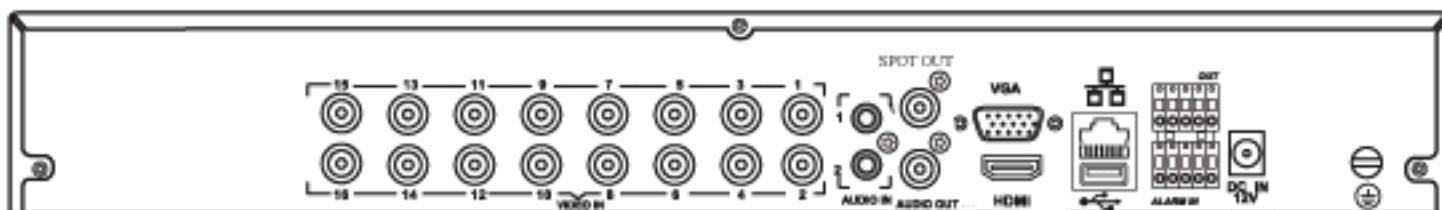

Product Data: CDRA-5416 16-Channel Embedded DVR

Rear Panel

Model Number	CDRA-5416
Performance	AHD / 960H, Pentaplex
Video Compression	H.264
Video Inputs	16 (BNC)
Video Output	1 HDMI, 1 VGA, 1 BNC
Audio Inputs	2 (RCA)
Audio Output	1 (RCA)
Display	240 fps
Recording Frame Rate	240 fps @ 1080p
Recording Resolution	Up to 1920 x 1080 (1080p)
Recording Modes	Manual, Motion, Schedule
Recording Schedule	By Hour / Day & Channel
Display Screens	1, 4, 8, 9, 13 & 16
HDD Capacity	4 HDD / Up to 32TB
Backup Media	USB
Alarm / Relay	4 / 1
PTZ Control	RS-485 Support
Network Supported Type	TCP/IP (Dynamic IP Support), DHCP, DDNS
Network Software	Remote Client, Smart Phone App
Network Audio	Live, Playback, Two Way Network Audio
System Control	USB Mouse / Front Panel
System	Watchdog System Auto Recovery
Dimensions	17 1/4" (W) x 2 1/4" (H) x 12" (D)
Power	12vDC, 7.5 Amp

Specifications subject to change