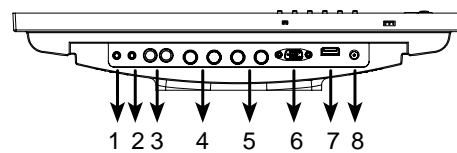

- 17" LED CCTV Monitor
- LED protection glass
- BNC, VGA, HDMI
- 3D comb-filter, de-interlace, built-in speakers
- 3-year warranty

1. TRIGGER IN
2. PC STEREO IN
3. AV (composite) SOUND IN (R+L)
4. AV (composite) 1 IN/OUT
5. AV (composite) 2 IN/OUT
6. VGA IN
7. HDMI IN
8. DC 12V IN

Contact your Crest Representative today to learn more about this product!